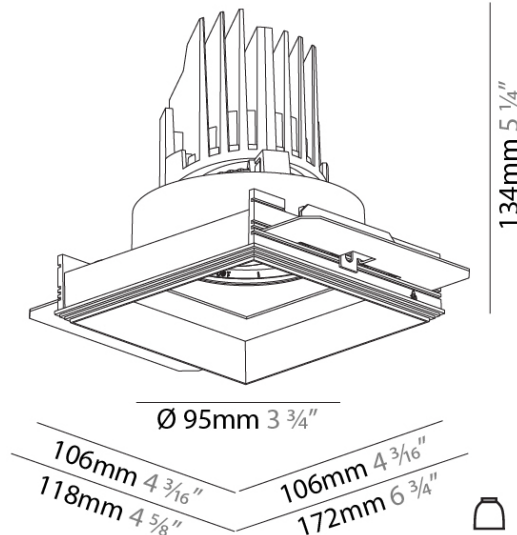

ELECTRICAL

Lamp Type: LED (Zhaga Standard)
Input Wattage (W): 15.5
Total Output Wattage (W): 14.5
Dimming: Tri-Mode (Non-Dimming and Phase Dimming (120Vac only) and 0-10V Dimming)
Driver Included: No
Driver Location: Recessed Housing
Driver Type: Constant Current - Universal
Driver Class: Class 2
Housing: See components
Input Voltage (V): 120 - 277
Constant Current (MA): 500

LED

Number of LEDs: 1
[Color Temperature (°K): 2700 / 3000 / 3500 / 4000](#)
Max. Delivered Lumen (lm): 940 / 980 / 1029 / 1050
Nominal Lumen (lm): 1386 / 1438 / 1511 / 1542
CRI: >90 CRI
Efficiency (%): 87.9 / 88.4 / 87.9
Lamp Life (hrs): 50000
Upon Request: RGB-W Tunable White Special Color Temperature
Special LED

OPTICAL

[Reflector°: 20 / 40 / 60](#)
Adjustability: Rotational 355°; Tilt 30°
Upon Request: Special Beam Angles

RATINGS AND CERTIFICATIONS

Zaneen Inc. © 2022, T 909-880-3382, F 416-247-9319, www.zaneen.com

Available for international specifications by adding "INT" at the end of the existing Model #. For assistance on 'custom' specifications, contact zteam@zaneen.com.
In a constant effort to supply the best product, we reserve the right to change specifications or materials without notice. The most recent specification sheets are found at zaneen.com
IP rating: IP20