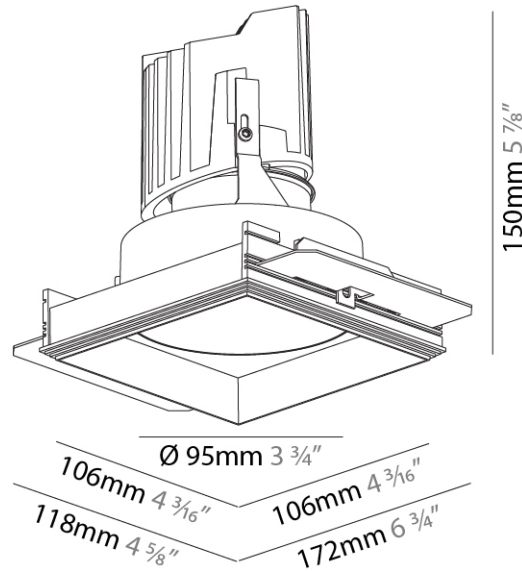

Fixture Material: Aluminum Die Cast
Cut-out Measurements: 120mm / 4 3/4" x 120mm / 4 3/4"
Upon Request: Unique Ceiling Thickness

ELECTRICAL

Lamp Type: LED (Zhaga Standard)
Input Wattage (W): 15.5
Total Output Wattage (W): 14.5
Dimming: Tri-Mode (Non-Dimming and Phase Dimming (120Vac only) and 0-10V Dimming)
Driver Included: No
Driver Location: Recessed Housing
Driver Type: Constant Current - Universal
Driver Class: Class 2
Housing: See components
Input Voltage (V): 120 - 277
Constant Current (MA): 500

LED

Number of LEDs: 1
Color Temperature (°K): 2700 / 3000 / 3500 / 4000
Max. Delivered Lumen (lm): 940 / 980 / 1029 / 1050
Nominal Lumen (lm): 1386 / 1438 / 1511 / 1542
CRI: >90 CRI
Efficiency (%): 87.9 / 88.4 / 87.9
Lamp Life (hrs): 50000

Upon Request: RGB-W Tunable White Special Color Temperature Special LED

OPTICAL

Reflector°: 20 / 40 / 60
Upon Request: Special Beam Angles

© 2024 Zaneen Lighting Inc. 188-3382, F 416-247-9319, www.zaneen.com

Available for international specifications by adding 'INT' at the end of the existing Model #. For assistance on 'custom' specifications, contact zteam@zaneen.com. In a constant effort to supply the best product, we reserve the right to change specifications or materials without notice. The most recent specification sheets are found at zaneen.com

IP rating: IP20