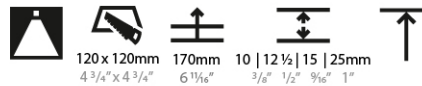

Fixture Material: Aluminum Die Cast
Cut-out Measurements: 120mm / 4 3/4" x 120mm / 4 3/4"
Upon Request: Unique Ceiling Thickness

ELECTRICAL

Lamp Type: LED (Zhaga Standard)
Input Wattage (W): 15.5
Total Output Wattage (W): 14.5
Dimming: Tri-Mode (Non-Dimming and Phase Dimming (120Vac only) and 0-10V Dimming)
Driver Included: No
Driver Location: Recessed Housing
Driver Type: Constant Current - Universal
Driver Class: Class 2
Housing: See components
Input Voltage (V): 120 - 277
Constant Current (MA): 500

LED

Number of LEDs: 1
Color Temperature (°K): 2700 / 3000 / 3500 / 4000
Max. Delivered Lumen (lm): 940 / 980 / 1029 / 1050
Nominal Lumen (lm): 1386 / 1438 / 1511 / 1542
CRI: >90 CRI
Efficiency (%): 87.9 / 88.4 / 87.9
Lamp Life (hrs): 50000

Upon Request: RGB-W Tunable White Special Color Temperature Special LED

OPTICAL

Reflector°: 20 / 40 / 60
Upon Request: Special Beam Angles

© 2024 Zaneen Lighting Inc. 188-3382, F 416-247-9319, www.zaneen.com

Available for international specifications by adding 'INT' at the end of the existing Model #. For assistance on 'custom' specifications, contact zteam@zaneen.com. In a constant effort to supply the best product, we reserve the right to change specifications or materials without notice. The most recent specification sheets are found at zaneen.com

IP rating: IP20