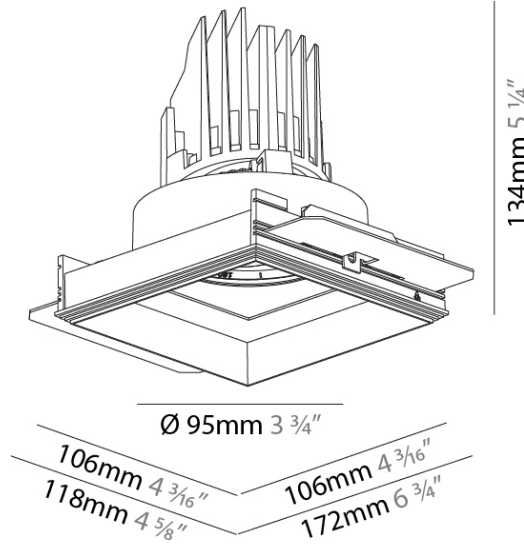

ELECTRICAL

Lamp Type: LED (Zhaga Standard)
Input Wattage (W): 13.2 / 16.5
Total Output Wattage (W): 12.1 / 14.7
[Dimming: Tri-Mode (Non-Dimming and Phase Dimming (120Vac only) and 0-10V Dimming)](#)
Driver Included: No
Driver Location: Recessed Housing
Driver Type: Constant Current - Universal
Driver Class: Class 2
Housing: See components
Input Voltage (V): 120 - 277
Constant Current (MA): 350

LED

Number of LEDs: 1
[Color Temperature (°K): 2700 / 3000 / 3500 / 4000](#)
Max. Delivered Lumen (lm): 850 / 950 / 1019 / 1040
Nominal Lumen (lm): 960 / 1070 / 1156 / 1180
CRI: >90 CRI
Efficiency (%): 88.5
Lamp Life (hrs): 50000
Upon Request: RGB-W Tunable White Special Color Temperature
Special LED

OPTICAL

Reflector?: 10
Adjustability: Rotational 355°; Tilt 30°
Upon Request: Special Beam Angles

RATINGS AND CERTIFICATIONS

© 2024 Zaneen LLC, 10000 180-3382, F 416-247-9319, www.zaneen.com

Available for international specifications by adding "INT" at the end of the existing Model #. For assistance on 'custom' specifications, contact zteam@zaneen.com.
Certified By: Certified for North American Standards
In a constant effort to supply the best product, we reserve the right to change specifications or materials without notice. The most recent specification sheets are found at zaneen.com
IP rating: IP20