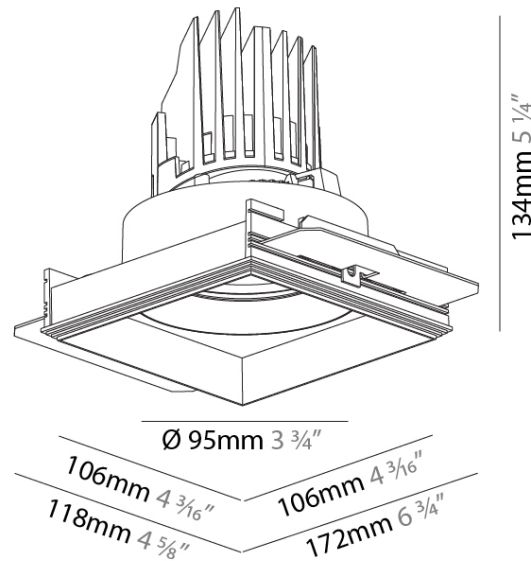

ELECTRICAL

Lamp Type: LED (Zhaga Standard)
Input Wattage (W): 13.2 (2700K) / 16.5
Total Output Wattage (W): 12 (2700K) / 15
Dimming: Tri-Mode (Non-Dimming and Phase Dimming (120Vac only) and 0-10V Dimming)
Driver Included: No
Driver Location: Recessed Housing
Driver Type: Constant Current - Universal
Driver Class: Class 2
Housing: See components
Input Voltage (V): 120 - 277
Constant Current (MA): 350

LED

Number of LEDs: 1
Color Temperature (°K): 2700 / 3000 / 3500 / 4000
Max. Delivered Lumen (lm): 850 / 950 / 1019 / 1040
Nominal Lumen (lm): 960 / 1070 / 1156 / 1180
CRI: >90 CRI
Efficiency (%): 88.5
Lamp Life (hrs): 50000
Upon Request: RGB-W Tunable White Special Color Temperature Special LED

OPTICAL

Reflector: 10
Adjustability: Rotational 355°; Tilt 30°
Upon Request: Special Beam Angles

RATINGS AND CERTIFICATIONS

Zaneen Lighting © 2021, T 1990 280-3382, F 416-247-9319, www.zaneen.com

Available for international specifications by adding "INT" at the end of the existing Model #. For assistance on 'custom' specifications, contact zteam@zaneen.com. In a constant effort to supply the best product, we reserve the right to change specifications or materials without notice. The most recent specification sheets are found at zaneen.com
IP rating: IP20